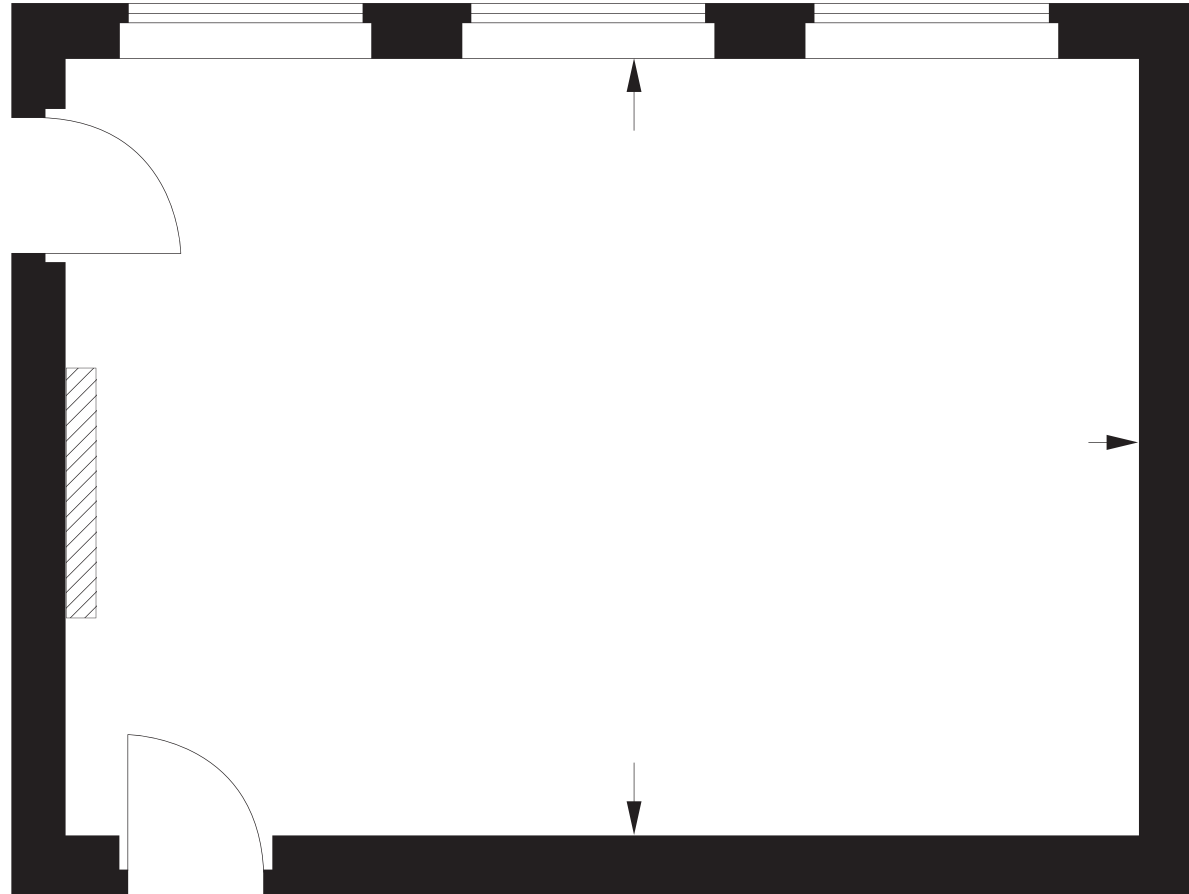

5.84m x 4.24m
19'1" x 13'9"

Access to The
Pink Room

The Argyll Room

5.84m x 4.24m
19'1" x 13'9"

Access to The
Pink Room

The Argyll Room

5.84m x 4.24m
19'1" x 13'9"

Access to The
Pink Room

The Argyll Room

5.84m x 4.24m
19'1" x 13'9"

Access to The
Pink Room

The Argyll Room

5.84m x 4.24m
19'1" x 13'9"

Access to The
Pink Room

The Argyll Room

5.84m x 4.24m
19'1" x 13'9"

Access to The
Pink Room

The Argyll Room