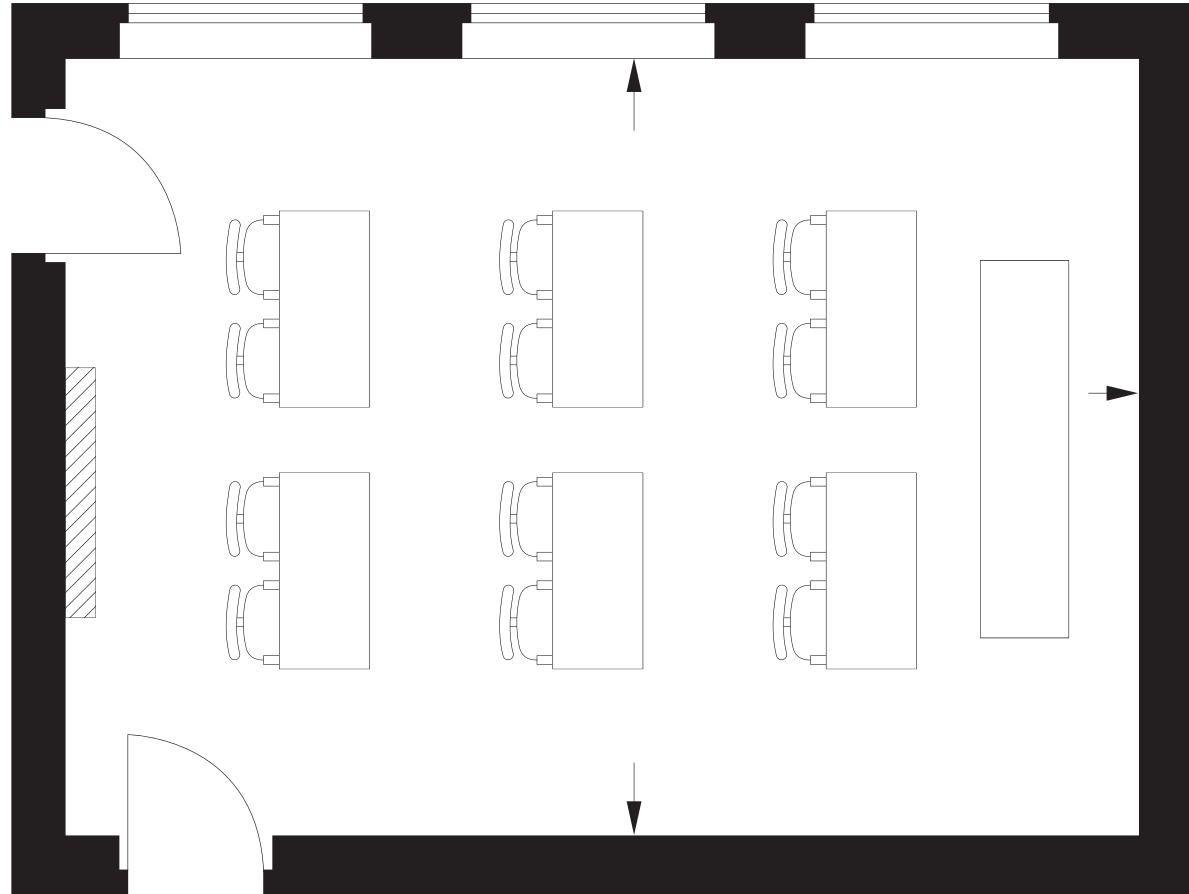

5.84m x 4.24m
19'1" x 13'9"

Access to The
Pink Room

The Argyll Room

5.84m x 4.24m
19'1" x 13'9"

Access to The
Pink Room

The Argyll Room

5.84m x 4.24m
19'1" x 13'9"

Access to The
Pink Room

The Argyll Room

5.84m x 4.24m
19'1" x 13'9"

Access to The
Pink Room

The Argyll Room

5.84m x 4.24m
19'1" x 13'9"

Access to The
Pink Room

The Argyll Room

5.84m x 4.24m
19'1" x 13'9"

Access to The
Pink Room

The Argyll Room