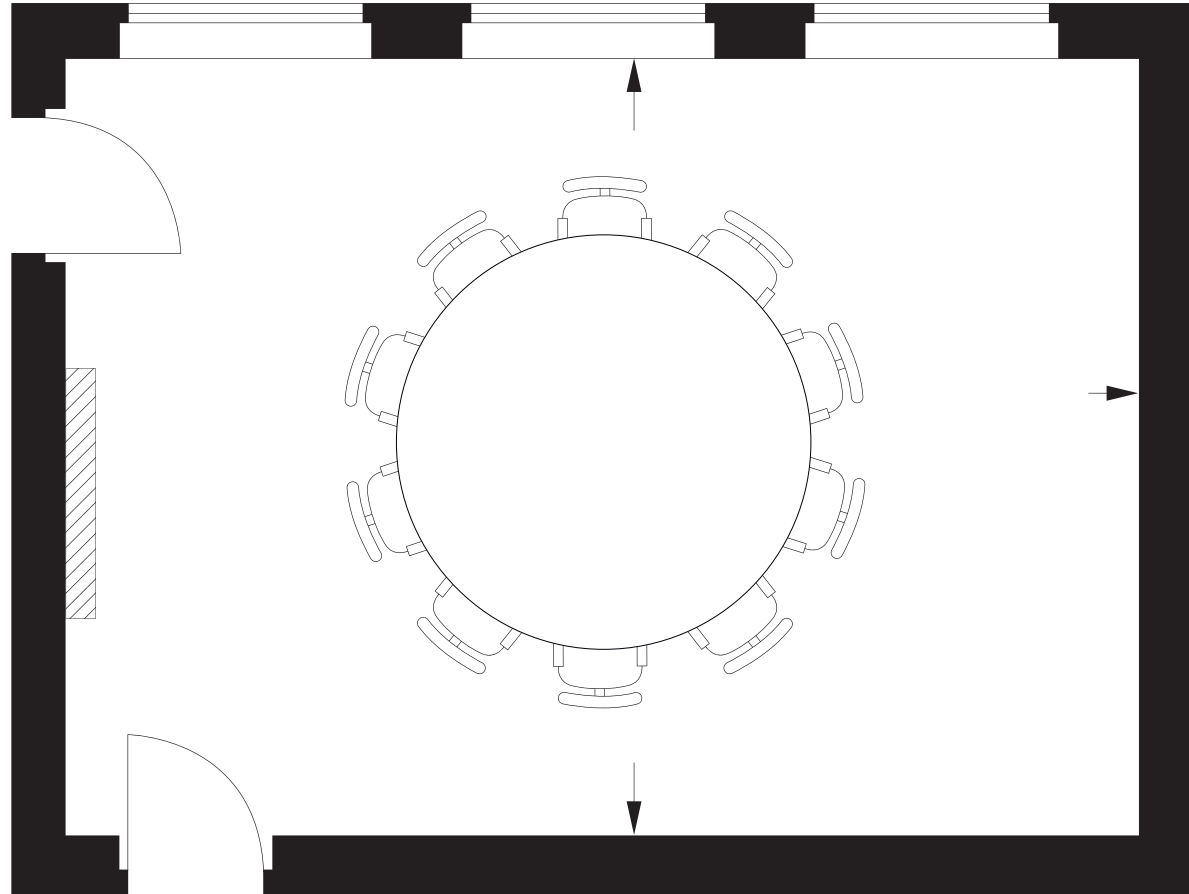

5.84m x 4.24m
19'1" x 13'9"

Access to The
Pink Room

The Argyll Room

5.84m x 4.24m
19'1" x 13'9"

Access to The
Pink Room

The Argyll Room

5.84m x 4.24m
19'1" x 13'9"

Access to The
Pink Room

The Argyll Room

5.84m x 4.24m
19'1" x 13'9"

Access to The
Pink Room

The Argyll Room

5.84m x 4.24m
19'1" x 13'9"

Access to The
Pink Room

The Argyll Room

5.84m x 4.24m
19'1" x 13'9"

Access to The
Pink Room

The Argyll Room