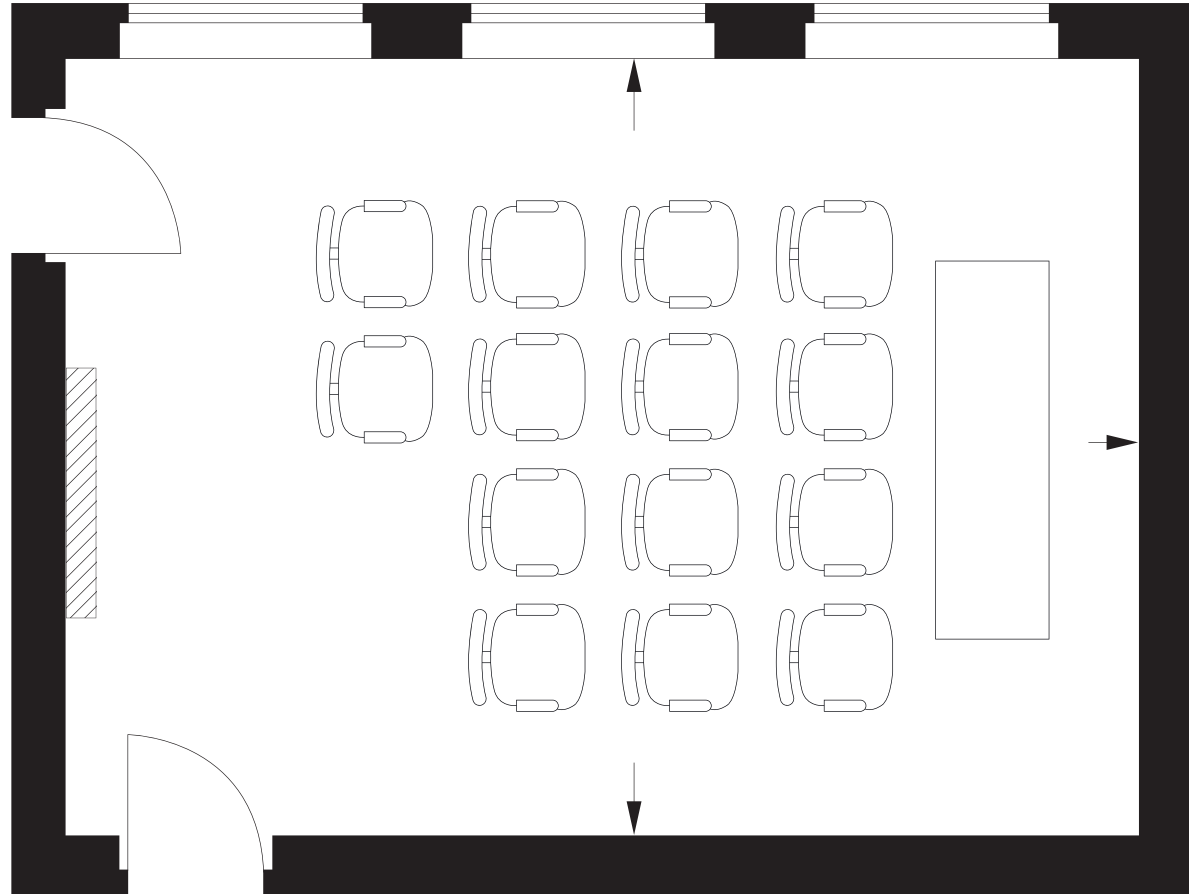

5.84m x 4.24m
19'1" x 13'9"

Access to The
Pink Room

The Argyll Room

5.84m x 4.24m
19'1" x 13'9"

Access to The
Pink Room

The Argyll Room

5.84m x 4.24m
19'1" x 13'9"

Access to The
Pink Room

The Argyll Room

5.84m x 4.24m
19'1" x 13'9"

Access to The
Pink Room

The Argyll Room

5.84m x 4.24m
19'1" x 13'9"

Access to The
Pink Room

The Argyll Room

5.84m x 4.24m
19'1" x 13'9"

Access to The
Pink Room

The Argyll Room