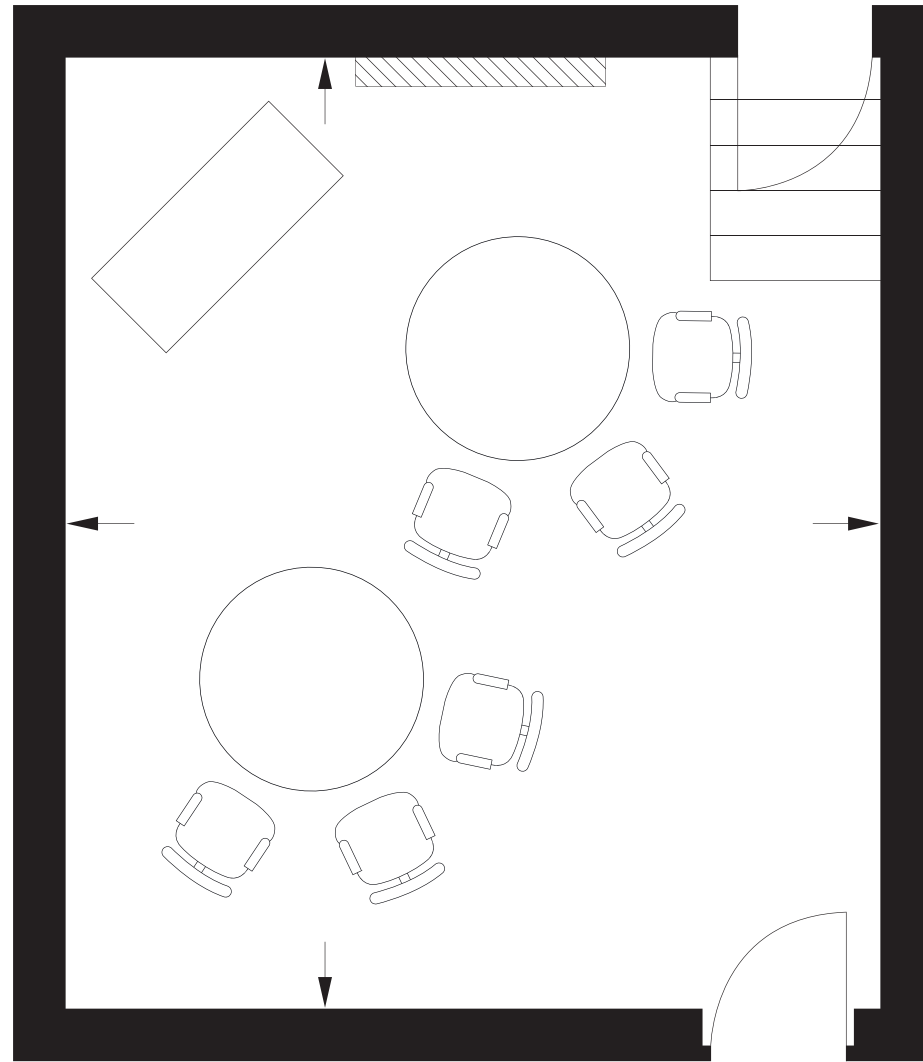

5.15m x 4.43m
16'9" x 14'5"

Access to The
Sutherland Room

The Panel Room

5.15m x 4.43m
16'9" x 14'5"

Access to The
Sutherland Room

The Panel Room

5.15m x 4.43m
16'9" x 14'5"

Access to The
Sutherland Room

The Panel Room

5.15m x 4.43m
16'9" x 14'5"

Access to The
Sutherland Room

The Panel Room