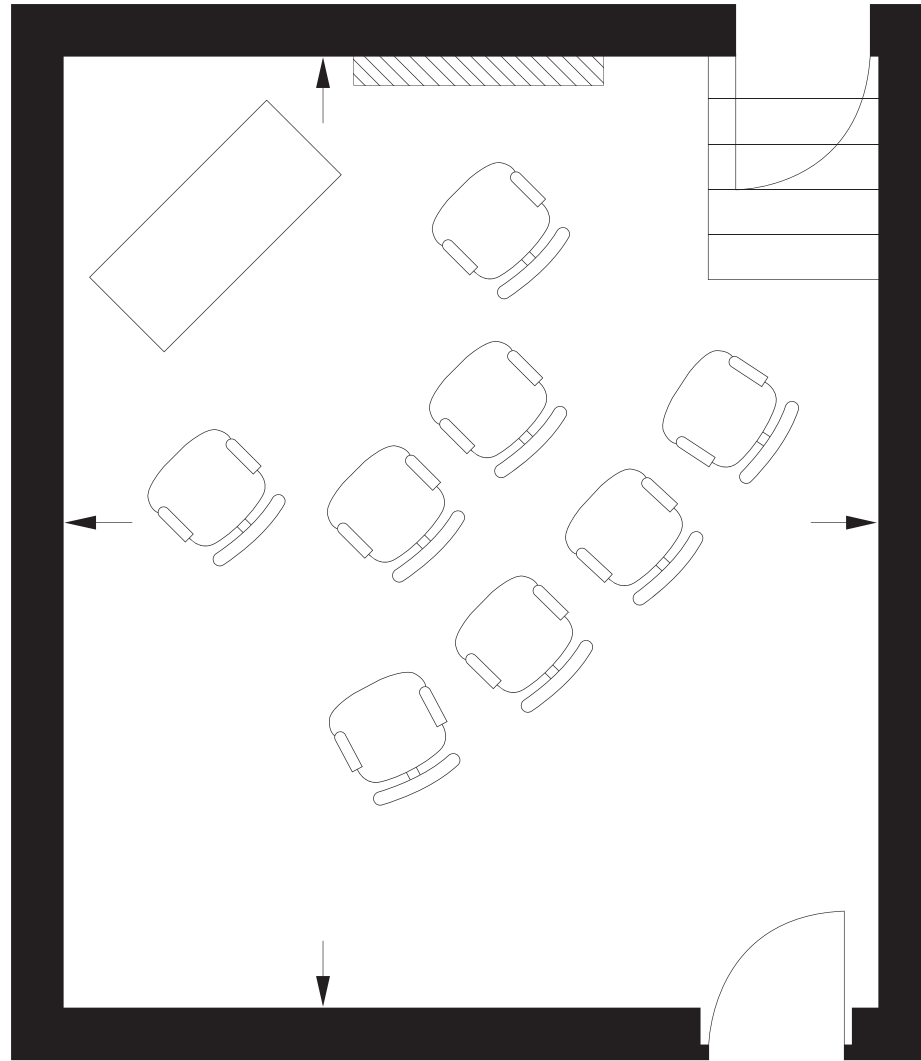

5.15m x 4.43m
16'9" x 14'5"

Access to The
Sutherland Room

The Panel Room

5.15m x 4.43m
16'9" x 14'5"

Access to The
Sutherland Room

The Panel Room

5.15m x 4.43m
16'9" x 14'5"

Access to The
Sutherland Room

The Panel Room

5.15m x 4.43m
16'9" x 14'5"

Access to The
Sutherland Room

The Panel Room