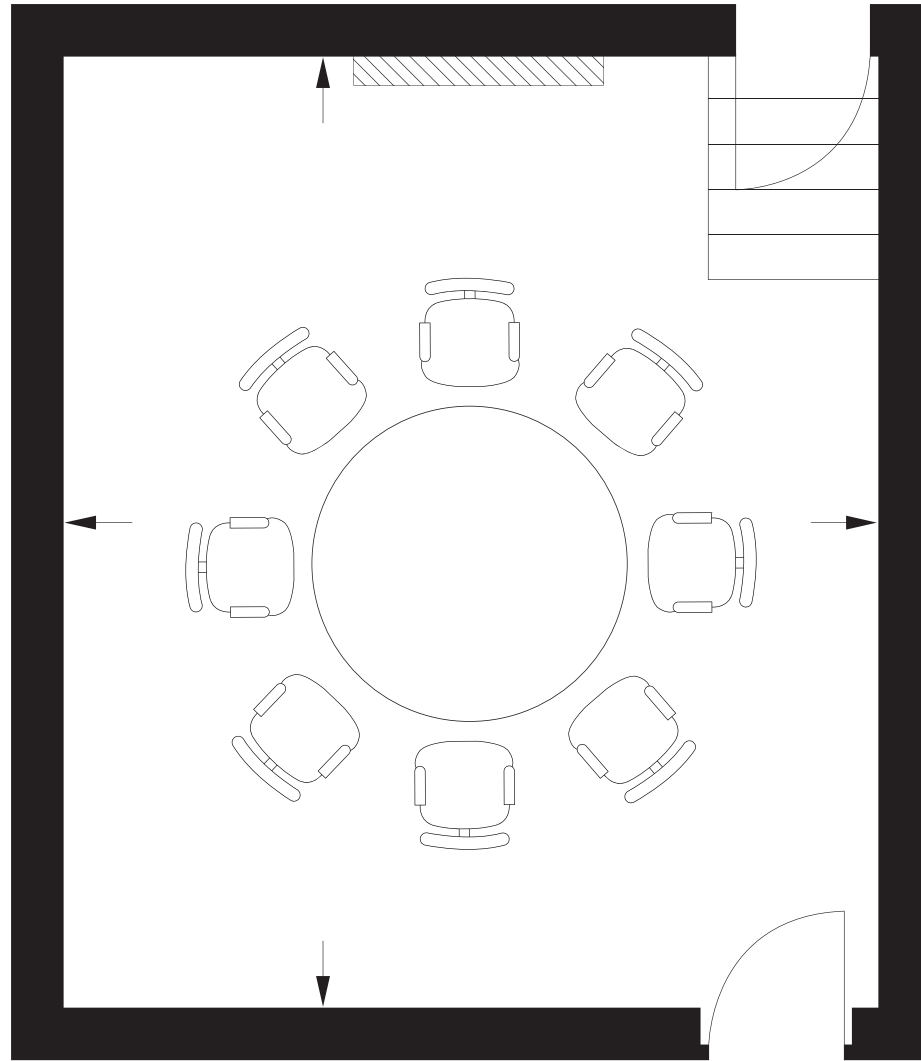

5.15m x 4.43m
16'9" x 14'5"

Access to The
Sutherland Room

The Panel Room

5.15m x 4.43m
16'9" x 14'5"

Access to The
Sutherland Room

The Panel Room

5.15m x 4.43m
16'9" x 14'5"

Access to The
Sutherland Room

The Panel Room

5.15m x 4.43m
16'9" x 14'5"

Access to The
Sutherland Room

The Panel Room